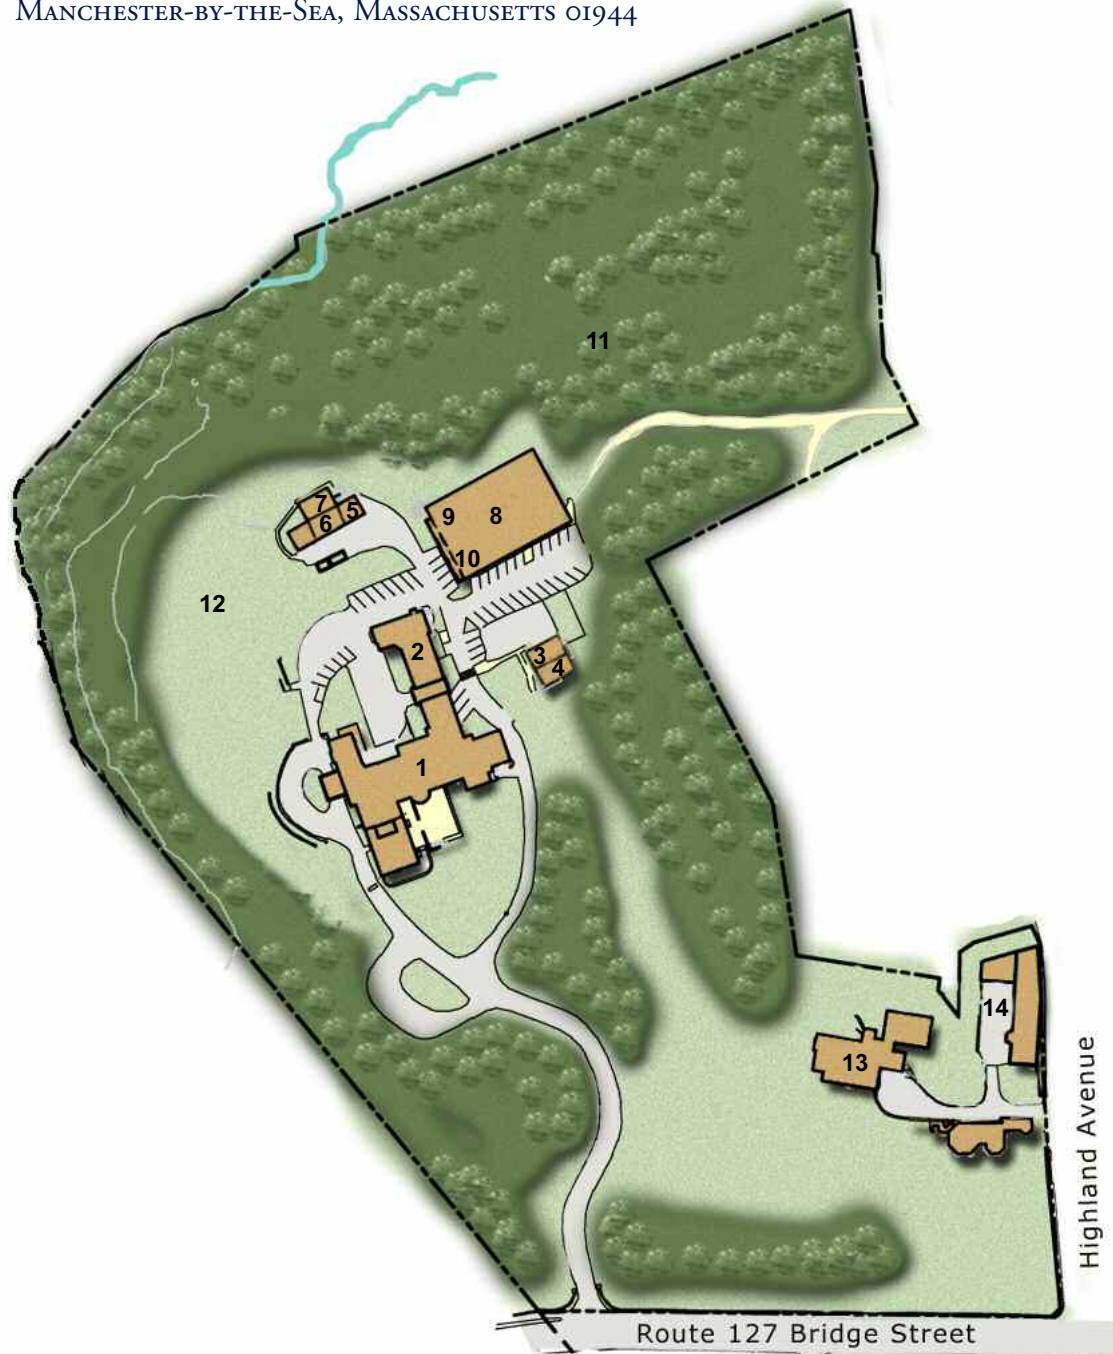

LANDMARK SCHOOL ELEMENTARY • MIDDLE SCHOOL CAMPUS

167 BRIDGE STREET

MANCHESTER-BY-THE-SEA, MASSACHUSETTS 01944

ELEMENTARY • MIDDLE SCHOOL

1. Main Building
2. Wing Classrooms
3. Art Classroom
4. S1 and S2 Classrooms
5. Small Engine Shop
6. Woodworking Shop
7. A,B,C, and D Classrooms
8. Gymnasium
9. G Classroom
10. Tutorial Center – Second Floor
11. Confidence Course
12. Playing Field
13. Youngman House, *Faculty Residence*
14. Facilities Building